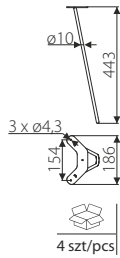

SR98 - NOGA MEБLOWA / FURNITURE LEG

Index: **SR98-443-L2**

Material: Stal/Steel

POKRYCIE / FINISH

L2